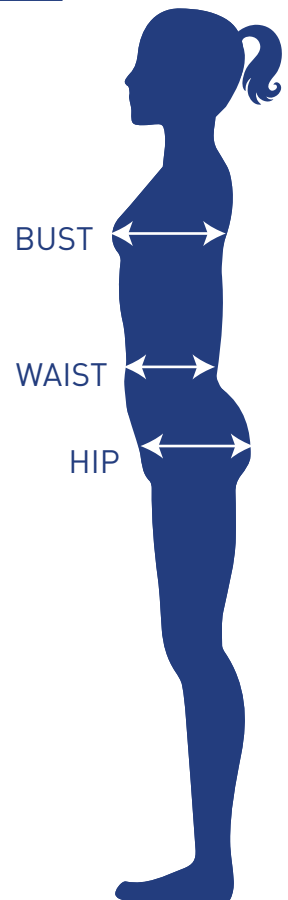

SIZE GUIDE

Size Conversion

Body Measurements (cm)

EU	34	36	38	40	42	44	46	48	50
Chest	82	86	90	94	98	102	107	112	118
Waist	64	68	72	76	80	84	89	94	100
Hip	90	94	98	102	106	110	115	120	126

BUST

measure over the widest part of the bust, over the shoulder blades.

HIP

measure over the widest part of the hip, about 20 cm below the waist.

WAIST

measure the narrowest part of the upper body.

THELMA & LOUISE

ANTWERP